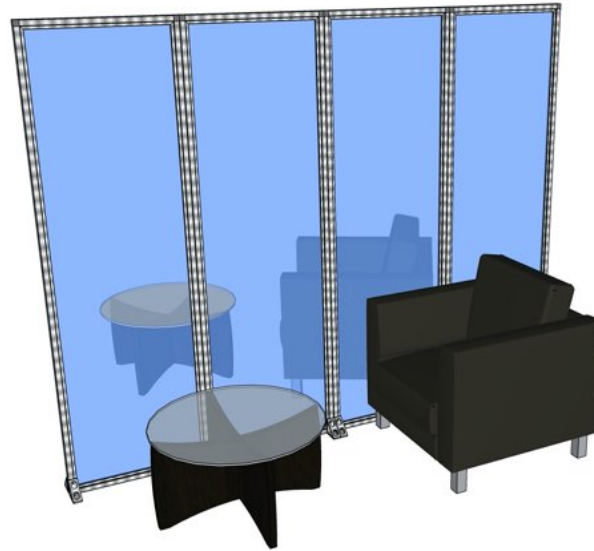

COVIDCUBE™ Free Standing Panel

Designed by Polargy

Our COVIDCUBE™ Wall is the full height, free standing, and lightweight solution to divide any open space. Custom sized, the Wall can be static with legs or mobile with wheels allowing for temporary and painless deployment in any work space.

Key Features

- Free Standing - with or without casters
- Panel Sizes - Custom Configured for Project up to 48" wide
- Frame Material - Anodized Aluminum

Material Options

8mm Twinwall Polycarbonate

Solid Polycarbonate

Standard Pricing

- 24" W x 8' H Twinwall - \$425
- 48" W x 8' H Twinwall - \$575
- 24" W x 8' H Solid - \$575
- 48" W x 8' H Solid - \$725

Mobility Options

Flat Legs

Casters